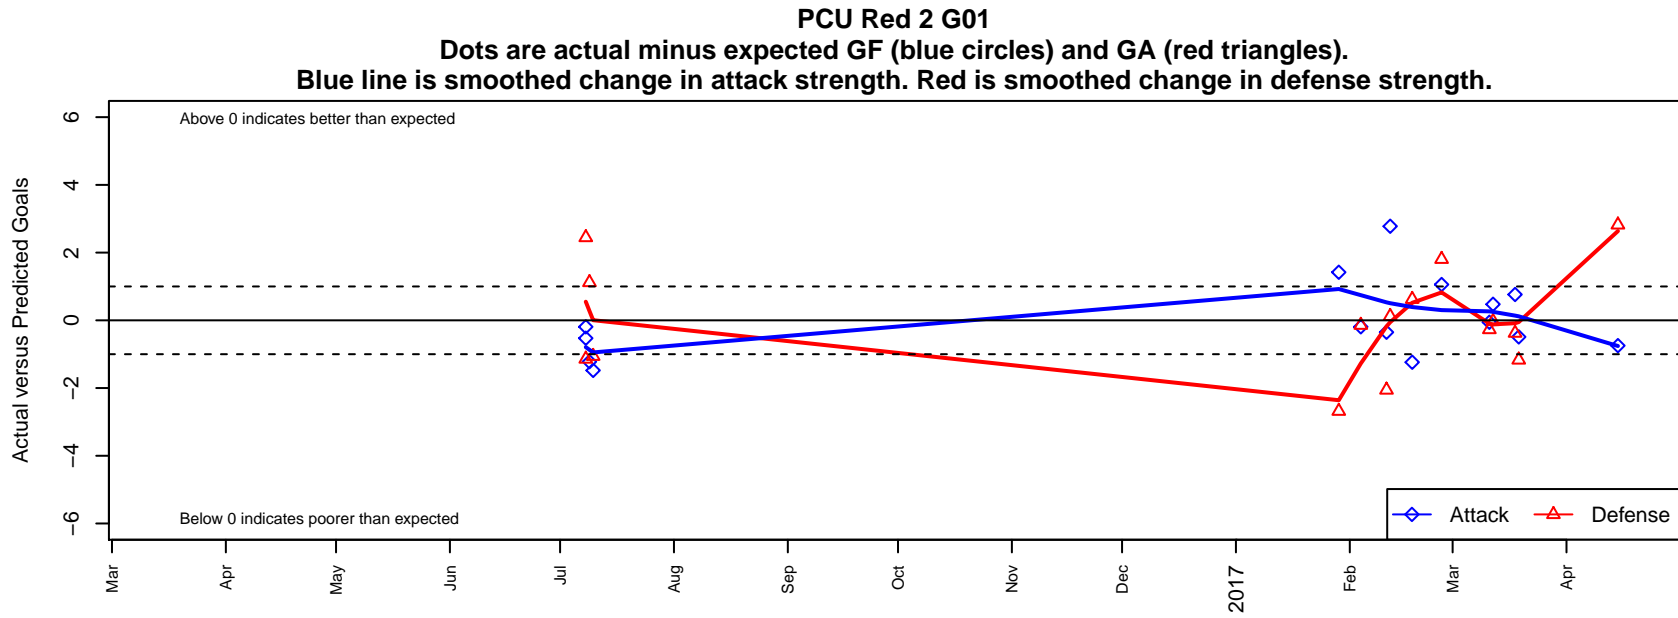

# PCU Red 2 G01

Portland City United SC  
Portland, OR  
G01 total strength=1301  
attack=8.74 defense=3.68  
spr league = Win OYS G01 Div 1 White

alt names used:

Venues played:  
2016 PCU Summer Classic U15-U16 Silver Re  
2016 Win OYS G01 Division 1 White  
2016 OYS Presidents Cup G01

**attack and defense variance (black dot)  
relative to other teams  
and top 10 in region**

**attack and defense rating  
relative to others at age  
and all opponents in last 13 months**

**attack and defense rating  
relative to others at age  
and all opponents in last 13 months**

**Performance relative to 13 month average**

**Performance relative to 13 month average**

Distribution of opponents  
 Red = Lose zone, Blue = Win zone, Green = Even  
 Black line separates win/lose zones