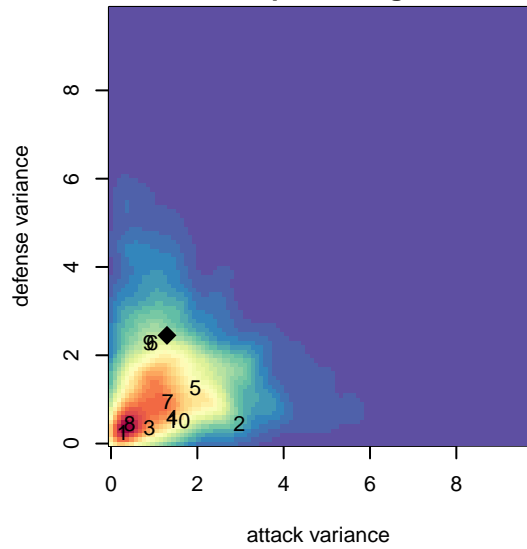

# PCU Red 2 G01

Portland City United SC  
Portland, OR  
G01 total strength=1301  
attack=8.74 defense=3.68  
spr league = Win OYS G01 Div 1 White

alt names used:

Venues played:  
2016 PCU Summer Classic U15-U16 Silver Re  
2016 Win OYS G01 Division 1 White  
2016 OYS Presidents Cup G01

**attack and defense variance (black dot)  
relative to other teams  
and top 10 in region**

**attack and defense rating  
relative to others at age  
and all opponents in last 13 months**

**attack and defense rating  
relative to others at age  
and all opponents in last 13 months**

**Performance relative to 13 month average**

**Performance relative to 13 month average**

Distribution of opponents  
 Red = Lose zone, Blue = Win zone, Green = Even  
 Black line separates win/lose zones