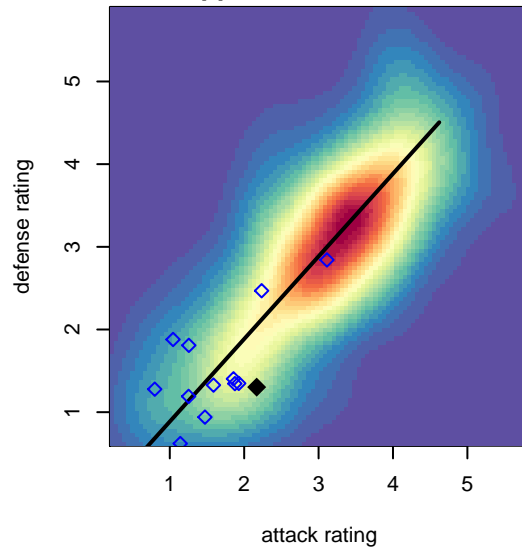

# PCU Red 2 G01

Portland City United SC  
Portland, OR  
G01 total strength=1301  
attack=8.74 defense=3.68  
spr league = Win OYS G01 Div 1 White

alt names used:

Venues played:  
2016 PCU Summer Classic U15-U16 Silver Re  
2016 Win OYS G01 Division 1 White  
2016 OYS Presidents Cup G01

**attack and defense variance (black dot)  
relative to other teams  
and top 10 in region**

**attack and defense rating  
relative to others at age  
and all opponents in last 13 months**

**attack and defense rating  
relative to others at age  
and all opponents in last 13 months**

**Performance relative to 13 month average**

**Performance relative to 13 month average**

Distribution of opponents  
 Red = Lose zone, Blue = Win zone, Green = Even  
 Black line separates win/lose zones