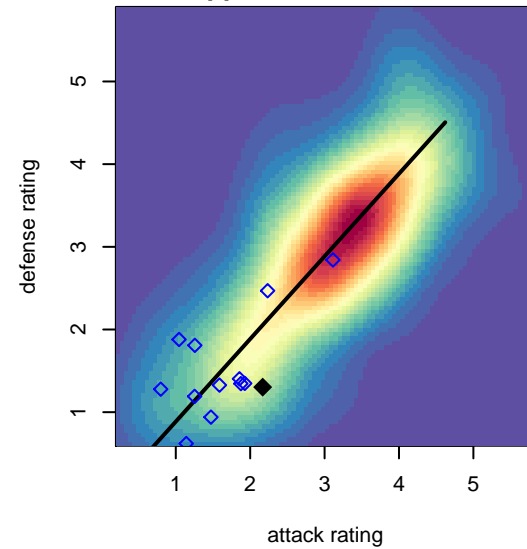

# PCU Red 2 G01

Portland City United SC  
Portland, OR  
G01 total strength=1301  
attack=8.74 defense=3.68  
spr league = Win OYS G01 Div 1 White

alt names used:

Venues played:  
2016 PCU Summer Classic U15-U16 Silver Re  
2016 Win OYS G01 Division 1 White  
2016 OYS Presidents Cup G01

**attack and defense variance (black dot)  
relative to other teams  
and top 10 in region**

**attack and defense rating  
relative to others at age  
and all opponents in last 13 months**

**attack and defense rating  
relative to others at age  
and all opponents in last 13 months**

**Performance relative to 13 month average**

**Performance relative to 13 month average**

Distribution of opponents  
 Red = Lose zone, Blue = Win zone, Green = Even  
 Black line separates win/lose zones